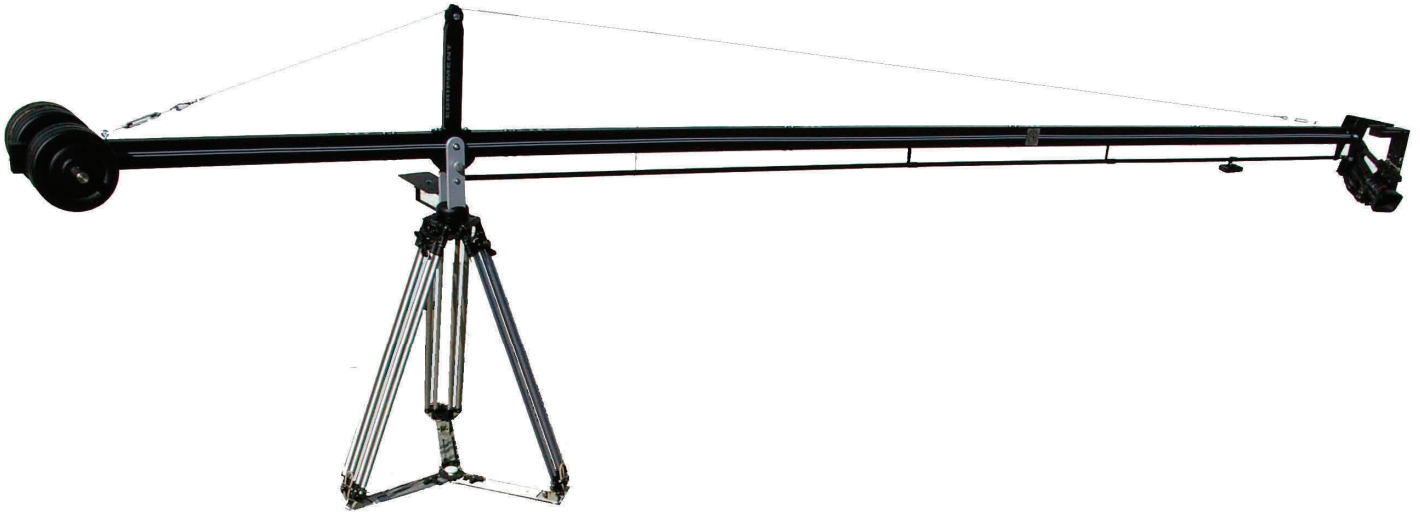

# ProTraveller System

The **ProTraveller System** from Egripment is a jib / crane system for the Prosumer type cameras with a maximum weight of 10 kg / 22 Lbs. The ProTraveller is an easily affordable option for a Jib / crane system with its many features.

We offer a very smooth, high quality crane movement in combination with a highly technical remote head. A system that can be mounted on any 100 mm bowl type of Connection. In the field, on track, in the studio, or clamped on a balcony, there is no type of mount that is impossible for the ProTraveller.

More than 35 years of experience with Egripment's top quality products come together in the ProTraveller system for the Prosumer camera operator.

The crane arm in its highest configuration of 6 mtr / 19.7 feet, only weighs 37,4 kg / 82,5 Lbs, which makes this crane very easy to transport. Carry bags are included in the package.

Further features are pan and tilt brakes for the Crane arm, 100 mm tripod mount, monitor platform, fine adjustment weight, speed control on pan and tilt remote head, reverse switch for pan and tilt movement. - Plus the built in Egripment quality.