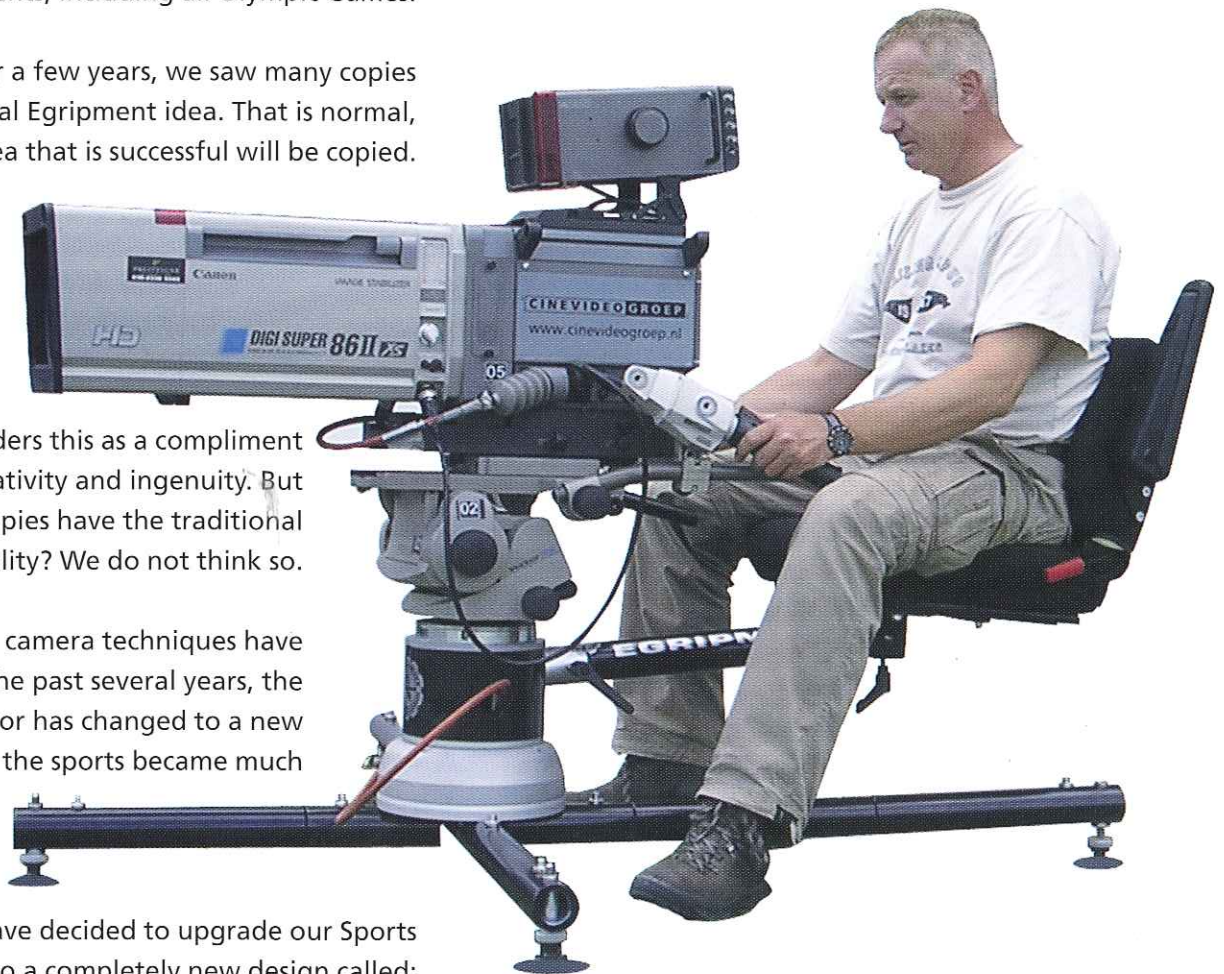

The SPORTSBASE is constructed from a super lightweight, 100% aluminium base, consisting of a modular frame with a solid seat support in the middle. You can extend each of the four legs of the frame individually to create an optimal stabilization when you increase the load on the seat.

Seat support

The camera swivels in the middle of the platform to allow for maximum pan possibilities. The camera cables can be fed through the center of the seat swivel support in such a way that the cables will not interfere with the pan movement.

Due to the “modular” technique that Egripment also used for the design of this SPORTSBASE, the seat support can easily be adjusted to be used between the seats of a stadium or arena.

Frame

The SPORTSBASE is equipped with four legs. Each leg consists of two parts so that you can use a short or a long version base frame. Each leg can be levelled individually. When you use the frame without the platforms, you can use the base frame as a support for your legs.