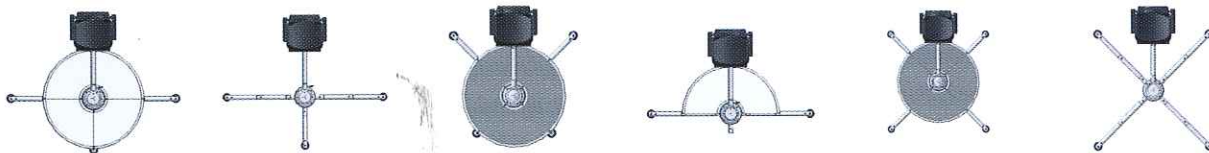

Safety

A specially designed set of safety cushions completes the SPORTSBASE package.

The new SPORTSBASE is a multi purpose solution for almost all possibilities in and around stadiums.