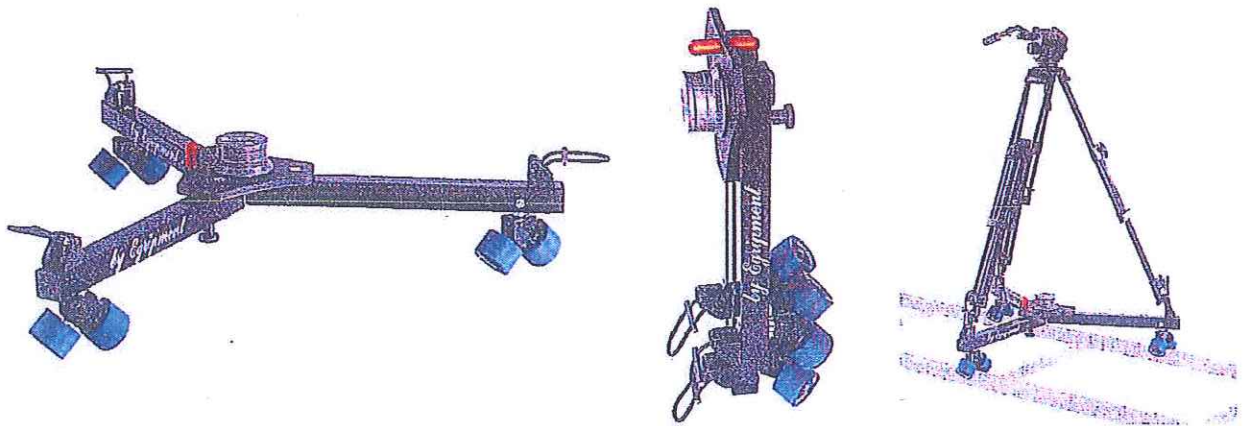

SPYDER DOLLY

The simple 3-Leg Spyder Dolly converts your tripod into a portable tracking dolly. You will notice Egriment's high reputation of quality and design in this inexpensive tracking dolly. Egriment's designers used lightweight duraluminium parts to keep the weight of the dolly to a minimum. Because you can fold the legs together to a small and lightweight package the Spyder dolly is ideal for travellers.

Egriment's Spyder Dolly is equipped with tripod locks that accept any type of tripod, a euro coupling to mount bazooka set or risers and a carrying pin.

The New Spyder dolly will be delivered with the standard high quality boogie wheels of Egriment.

The Spyder dolly runs straight as well as curved track.

Specifications:	Art.: 403 Spyder Dolly
Length	80 cm / 31,3"
Width	80 cm / 31,3"
Weight	6,4 kg / 14 lbs
Load capacity	100 kg / 222 lbs