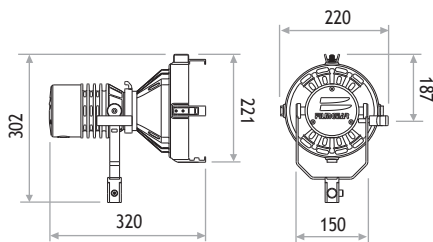

L00800BX

Boxer 800W

■ SPECIFICATIONS

Identity No.	L00800BX
Capacity	800W
Lamp Bulb Voltage	95V
Par Lens	Ø175mm (6-7/8 in.)
Weight (without barndoor)	2.5 kg
Lamp Type	HMI 800W SE 5600K
Lamp Holder	G22
Stirrup	Ø16mm (5/8 in.) Socket
Class / IP Rating	1 / 20
Max. Surface Temp.	170 °C
Max. Ambient Temp.	45 °C
Min. Distance to Illuminated Object	3.5 m
Min. Distance to Flammable Object	0.5 m
Operating Range	45° - 0° - 45°

■ DIMENSIONS (mm)

■ PHOTOMETRIC DATA

		Distance	6m	9m	12m
800W Spot (8°)	Lux		58748	26110	14687
	Beam Ø		0.84 m	1.26 m	1.68 m
Medium Flood (10° x 20°)	Lux		8838	3928	2209
	Beam Ø		1.05 x 2.12 m	1.57 x 3.17 m	2.10 x 4.23 m
Wide Flood (20° x 45°)	Lux		5081	2258	1270
	Beam Ø		2.16 x 4.97 m	3.17 x 7.46 m	4.23 x 9.94 m
Super Wide Flood (40°)	Lux		1843	819	461
	Beam Ø		4.37 m	6.55 m	8.74 m
Frosted Super Flood (37°)	Lux		1089	484	272
	Beam Ø		4.02 m	6.02 m	8.03 m

■ PACKAGE CONTENT

Aluminium Lamp Housing with 4-leaf Rotatable Barndoor
Set of 5 Par Lenses Ø175mm (6-7/8 in.) with Frames
Lens Case
G22 Lampholder
Igniter
Cable with Multipin Connector
Stirrup with Ø16mm (5/8 in.) Socket
Glass Becker

■ ACCESSORIES

800W Electronic Ballast
Head to Ballast Cable 7m (23 ft.)
Head to Ballast Cable 15m (49 ft.)
4-leaf Rotatable Barndoor
Set of 5 Par Lenses Ø175mm (6-7/8 in.) with Frames :
Spot, Medium Flood, Wide Flood, Super Wide Flood, Frosted Super Flood
Lens Case
Glass Becker
Set of Softbox with T-ring