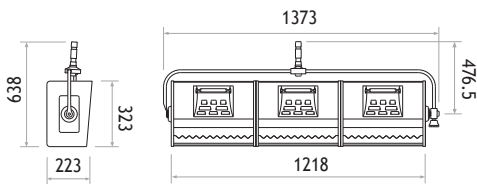

L0300PCT (P.O.)
L03000CT

■ DIMENSIONS (mm)

L0300PCT (P.O.)

L03000CT

Topcyc 3

■ SPECIFICATIONS

Identity No.	L0300PCT	L03000CT
Capacity	1,250W / 1,000W x 3	1,250W / 1,000W x 3
Voltage	220V or 110V	220V or 110V
Lamp Type	P2/7 1000W 230V or FFT 1000W 120V	P2/7 1000W 230V or FFT 1000W 120V
Color Temp.	3200K	3200K
Lamp Holder	R7s	R7s
Stirrup	Ø28mm (1-1/8 in.) Spigot Pole Operated	Ø28mm (1-1/8 in.) Spigot
Weight	16.5 kg	15.0 kg

■ PACKAGE CONTENT

- Lamp Housing
- Wire Guard
- Ceramic Lampholder
- 7m Power Cable
- Stirrup with Ø28mm (1-1/8 in.) Spigot / with Pole Operated

■ ACCESSORIES

- Pole Operated Stirrup
- Filter Frame
- Safety Wire