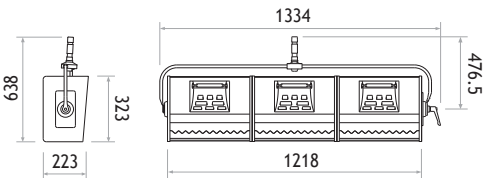

L0300PCT (P.O.)
L03000CT

■ DIMENSIONS (mm)

L0300PCT (P.O.)

L03000CT

Topcyc 3

■ SPECIFICATIONS

Identity No.	L0300PCT	L03000CT
Capacity	1,250W / 1,000W x 3	1,250W / 1,000W x 3
Voltage	220V or 110V	220V or 110V
Lamp Type	P2/7 1000W 230V or FFT 1000W 120V	P2/7 1000W 230V or FFT 1000W 120V
Color Temp.	3200K	3200K
Lamp Holder	R7s	R7s
Stirrup	Ø28mm (1-1/8 in.) Spigot Pole Operated	Ø28mm (1-1/8 in.) Spigot
Weight	16.5 kg	15.0 kg

■ PACKAGE CONTENT

- Lamp Housing
- Wire Guard
- Ceramic Lampholder
- 7m Power Cable
- Stirrup with Ø28mm (1-1/8 in.) Spigot / with Pole Operated

■ ACCESSORIES

- Pole Operated Stirrup
- Filter Frame
- Safety Wire