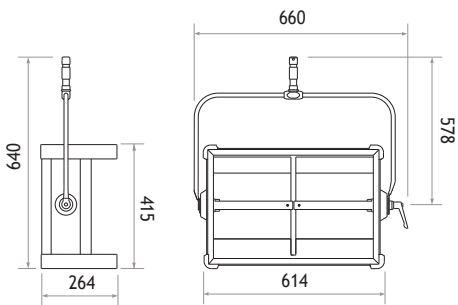

### ■ SPECIFICATIONS

Identity No.	L0250PSC	L02500SC
Capacity	1,250W x 2	1,250W x 2
Voltage	220V or 110V	220V or 110V
Lamp Type	P2/12 1250W 230V or FFT 1000W 120V	P2/12 1250W 230V or FFT 1000W 120V
Color Temp.	3200K	3200K
Lamp Holder	R7s	R7s
Stirrup	Ø28mm (1-1/8 in.) Spigot Pole Operated	Ø28mm (1-1/8 in.) Spigot
Weight	19.3 kg	18.0 kg

### ■ DIMENSIONS (mm)

L0250PSC (P.O.)

L02500SC