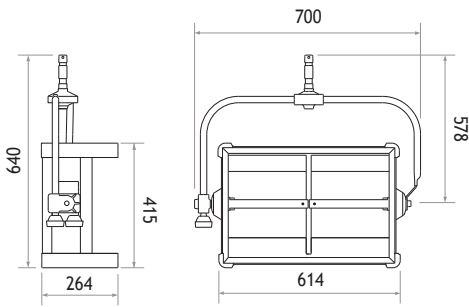

### ■ SPECIFICATIONS

Identity No.	L0250PSC	L02500SC
Capacity	1,250W x 2	1,250W x 2
Voltage	220V or 110V	220V or 110V
Lamp Type	P2/12 1250W 230V or FFT 1000W 120V	P2/12 1250W 230V or FFT 1000W 120V
Color Temp.	3200K	3200K
Lamp Holder	R7s	R7s
Stirrup	Ø28mm (1-1/8 in.) Spigot Pole Operated	Ø28mm (1-1/8 in.) Spigot
Weight	19.3 kg	18.0 kg

### ■ DIMENSIONS (mm)

L0250PSC (P.O.)

L02500SC