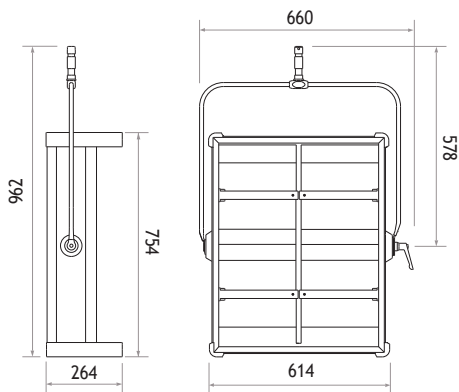

Cinesoft 5000W

■ SPECIFICATIONS

Identity No.	L0500PSC	L05000SC
Capacity	1,250W x 4	1,250W x 4
Voltage	220V or 110V	220V or 110V
Lamp Type	P2/12 1250W 230V or FFT 1000W 120V	P2/12 1250W 230V or FFT 1000W 120V
Color Temp.	3200K	3200K
Lamp Holder	R7s	R7s
Stirrup	Ø28mm (1-1/8 in.) Spigot Pole Operated	Ø28mm (1-1/8 in.) Spigot
Weight	30.0 kg	28.0 kg

L0500PSC (P.O.)
L05000SC

■ DIMENSIONS (mm)

L0500PSC (P.O.)

L05000SC