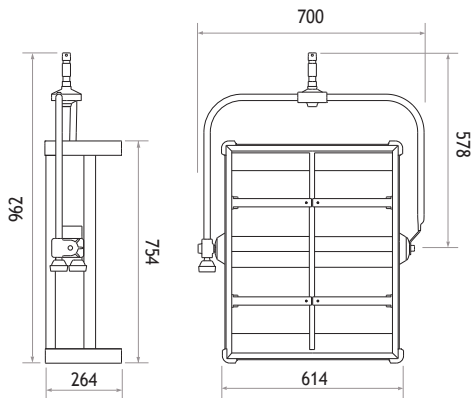

Cinesoft 5000W

■ SPECIFICATIONS

Identity No.	L0500PSC	L05000SC
Capacity	1,250W x 4	1,250W x 4
Voltage	220V or 110V	220V or 110V
Lamp Type	P2/12 1250W 230V or FFT 1000W 120V	P2/12 1250W 230V or FFT 1000W 120V
Color Temp.	3200K	3200K
Lamp Holder	R7s	R7s
Stirrup	Ø28mm (1-1/8 in.) Spigot Pole Operated	Ø28mm (1-1/8 in.) Spigot
Weight	30.0 kg	28.0 kg

L0500PSC (P.O.)
L05000SC

■ DIMENSIONS (mm)

L0500PSC (P.O.)

L05000SC