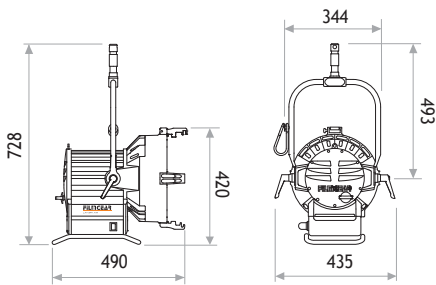

L01200DP

Daylight Par 1200W

SPECIFICATIONS

Identity No.	L01200DP
Capacity	1,200W
Lamp Bulb Voltage	100V
Protective Lens	Ø265mm (10-3/8 in.)
Par Lens	Ø250mm (9-7/8 in.)
Weight (without barndoor)	12.7 kg
Weight (with barndoor)	14.4 kg
Lamp Type	HMI 1200W SE 5600K
Lamp Holder	G38
Stirrup	Ø28mm (1-1/8 in.) Spigot
Class / IP Rating	1 / 23
Max. Surface Temp.	140 °C
Max. Ambient Temp.	45 °C
Min. Distance to Illuminated Object	4 m
Min. Distance to Flammable Object	0.5 m
Operating Range	45° - 0° - 45°

DIMENSIONS (mm)

PHOTOMETRIC DATA

		Distance		
		6m	9m	12m
1200W				
Spot (8°)	Lux	46151	20512	11538
	Beam Ø	0.84 m	1.26 m	1.68 m
Medium Flood (10° x 20°)	Lux	17885	7949	4471
	Beam Ø	1.05 x 2.12 m	1.57 x 3.17 m	2.10 x 4.23 m
Wide Flood (20° x 45°)	Lux	5513	2450	1378
	Beam Ø	2.12 x 4.97 m	3.17 x 7.46 m	4.23 x 9.94 m
Super Wide Flood (40°)	Lux	3066	1363	767
	Beam Ø	4.37 m	6.55 m	8.74 m
Frosted Super Flood (38°)	Lux	2281	1018	570
	Beam Ø	4.13 m	6.20 m	8.27 m

PACKAGE CONTENT

- Aluminium Lamp Housing with 4-leaf Rotatable Barndoor with Safety Wire
- Ø265mm (10-3/8 in.) Protective Lens
- Set of 5 Par Lenses Ø250mm (9-7/8 in.) with Frames
- Lens Case
- G38 Lampholder
- Igniter
- Cable with Multipin Connector
- Stirrup with Ø28mm (1-1/8 in.) Spigot

ACCESSORIES

- 1.8kW/1.2kW/800W Electronic Ballast with Multi-Voltage
- 1.2kW/575W Electronic Ballast with Multi-Voltage
- Head to Ballast Cable 7m (23 ft.)
- Head to Ballast Cable 15m (49 ft.)
- 4-leaf Rotatable barndoor
- Set of 5 Par Lenses Ø250mm (9-7/8 in.) with Frames :
 - Spot, Medium Flood, Wide Flood, Super Wide Flood, Frosted Super Flood
- Lens Case
- Set of 4 Scrim Ø330mm (13 in.) :
 - Full Single Scrim, Full Double Scrim, Half Single Scrim, Half Double Scrim
- Carrying Bag for Scrim Set
- Safety Wire