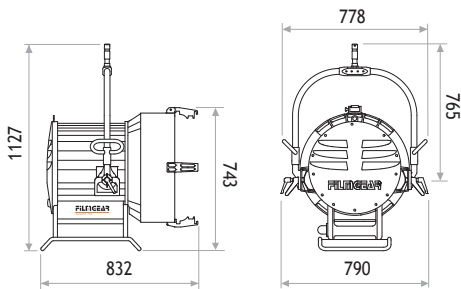

L12000DP

Daylight Par 12000W

SPECIFICATIONS

Identity No.	L12000DP
Capacity	12,000W
Lamp Bulb Voltage	160V
Protective Lens	Ø500mm (19-5/8 in.)
Par Lens	Ø500mm (19-5/8 in.)
Weight (without barndoor)	50.7 kg
Weight (with barndoor)	56.3 kg
Lamp Type	HMI 12000W SE 5600K
Lamp Holder	GX38
Stirrup	Ø28mm (1-1/8 in.) Spigot
Class / IP Rating	1 / 23
Max. Surface Temp.	220 °C
Max. Ambient Temp.	45 °C
Min. Distance to Illuminated Object	15 m
Min. Distance to Flammable Object	2 m
Operating Range	30° - 0° - 30°

DIMENSIONS (mm)

PHOTOMETRIC DATA

		Distance			
		20m	30m	40m	
12000W	Spot (9°)	Lux Beam Ø	41410 3.15 m	18404 4.72 m	10353 6.30 m
	Medium Flood (10° x 20°)	Lux Beam Ø	14266 3.50 x 7.05 m	6341 5.25 x 10.58 m	3567 7.00 x 14.11 m
	Wide Flood (20° x 40°)	Lux Beam Ø	4621 7.05 x 14.46 m	2054 10.58 x 21.84 m	1155 14.11 x 29.12 m
	Super Wide Flood(42°)	Lux Beam Ø	2525 15.35 m	1122 23.03 m	631 30.71 m
	Frosted Super Flood (36°)	Lux Beam Ø	2200 13.00 m	978 19.50 m	550 26.00 m

PACKAGE CONTENT

- Aluminium Lamp Housing with 4-leaf Rotatable Barndoor with Safety Wire
- Ø500mm (19-5/8 in.) Protective Lens
- Set of 5 Par Lenses Ø500mm (19-5/8 in.) with Frames
- Lens Case
- GX38 Lampholder
- Igniter
- Cable with Multipin Connector
- Stirrup with Ø28mm (1-1/8 in.) Spigot

ACCESSORIES

- 18kW/12kW/6kW Electronic Ballast
- 18kW/12kW Electronic Ballast
- 12kW/6kW Electronic Ballast
- Head to Ballast Cable 15m (49 ft.)
- Head to Ballast Cable 20m (66 ft.)
- 4-leaf Rotatable Barndoor
- Set of 5 Par Lenses Ø500mm (19-5/8 in.) with Frames :
 - Spot, Medium Flood, Wide Flood, Super Wide Flood, Frosted Super Flood
- Lens Case
- Set of 4 Scrims Ø533mm (21 in.) :
 - Full Single Scrim, Full Double Scrim, Half Single Scrim, Half Double Scrim
- Carrying Bag for Scrim Set
- Safety Wire