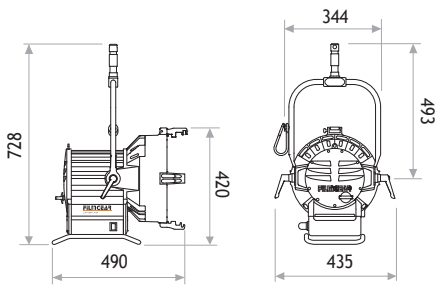

### ■ SPECIFICATIONS

Identity No.	L01812DP
Capacity	1,800W / 1,200W
Lamp Bulb Voltage	100V
Protective Lens	Ø265mm (10-3/8 in.)
Par Lens	Ø250mm (9-7/8 in.)
Weight (without barndoor)	12.7 kg
Weight (with barndoor)	14.4 kg
Lamp Type	HMI 1800W SE 5600K HMI 1200W SE 5600K
Lamp Holder	G38
Stirrup	Ø28mm (1-1/8 in.) Spigot
Class / IP Rating	1 / 23
Max. Surface Temp.	160 °C
Max. Ambient Temp.	45 °C
Min. Distance to Illuminated Object	4.5 m
Min. Distance to Flammable Object	1 m
Operating Range	45° - 0° - 45°

### ■ DIMENSIONS (mm)

### ■ PHOTOMETRIC DATA

	Distance	1800W			1200W				
		6m	9m	12m	6m	9m	12m		
Spot (8.5°)	Lux	53400	23730	13350	Spot (8°)	Lux	46151	20512	11538
	Beam Ø	0.89 m	1.38 m	1.78 m		Beam Ø	0.84 m	1.26 m	1.68 m
Medium Flood (9° x 18°)	Lux	36000	16000	9000	Medium Flood (10° x 20°)	Lux	17885	7949	4471
	Beam Ø	0.94 x 1.90 m	1.42 x 2.85 m	1.89 x 3.80 m		Beam Ø	1.05 x 2.12 m	1.57 x 3.17 m	2.10 x 4.23 m
Wide Flood (18° x 42°)	Lux	10000	4440	2500	Wide Flood (20° x 45°)	Lux	5513	2450	1378
	Beam Ø	1.90 x 4.60 m	2.85 x 6.91 m	3.80 x 9.21 m		Beam Ø	2.12 x 4.97 m	3.17 x 7.46 m	4.23 x 9.94 m
Super Wide Flood (38°)	Lux	4200	1870	1050	Super Wide Flood (40°)	Lux	3066	1363	767
	Beam Ø	4.13 m	6.20 m	8.27 m		Beam Ø	4.37 m	6.55 m	8.74 m
Frosted Super Flood (37°)	Lux	2500	1110	630	Frosted Super Flood (38°)	Lux	2281	1018	570
	Beam Ø	4.02 m	6.02 m	8.03 m		Beam Ø	4.13 m	6.20 m	8.27 m

### ■ PACKAGE CONTENT

- Aluminium Lamp Housing with 4-leaf Rotatable Barndoor with Safety Wire
- Ø265mm (10-3/8 in.) Protective Lens
- Set of 5 Par Lenses Ø250mm (9-7/8 in.) with Frames
- Lens Case
- G38 Lampholder
- Igniter
- Cable with Multipin Connector
- Stirrup with Ø28mm (1-1/8 in.) Spigot