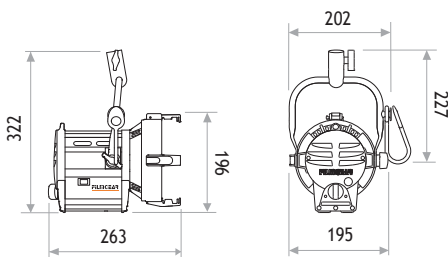

### ■ SPECIFICATIONS

Identity No.	L00200DP
Capacity	200W
Lamp Bulb Voltage	70V
Protective Lens	Ø130mm (5-1/8 in.)
Par Lens	Ø130mm (5-1/8 in.)
Weight (without barndoor)	3.2 kg
Weight (with barndoor)	3.7 kg
Lamp Type	HMI 200W SE 5600K
Lamp Holder	GZY9.5
Stirrup	Ø16mm (5/8 in.) Socket
Class / IP Rating	1 / 23
Max. Surface Temp.	190 °C
Max. Ambient Temp.	45 °C
Min. Distance to Illuminated Object	1 m
Min. Distance to Flammable Object	0.5 m
Operating Range	45° - 0° - 45°

### ■ DIMENSIONS (mm)

### ■ PHOTOMETRIC DATA

		Distance	2m	4m	6m
200W					
Spot (9°)	Lux		68175	17044	7575
	Beam Ø		0.31 m	0.63 m	0.94 m
Medium Flood (10° x 20°)	Lux		29315	7329	3257
	Beam Ø		0.35 x 0.71 m	0.70 x 1.41 m	1.05 x 2.12 m
Wide Flood (20° x 40°)	Lux		11953	2988	1328
	Beam Ø		0.71 x 1.46 m	1.41 x 2.91 m	2.12 x 4.37 m
Super Wide Flood (40°)	Lux		6363	1591	707
	Beam Ø		1.46 m	2.91 m	4.37 m
Frosted Super Flood (32°)	Lux		5090	1273	566
	Beam Ø		1.15 m	2.29 m	3.44 m

### ■ PACKAGE CONTENT

- Aluminium Lamp Housing with 4-leaf Rotatable Barndoor with Safety Wire
- Ø130mm (5-1/8 in.) Protective Lens
- Set of 5 Par Lenses Ø130mm (5-1/8 in.) with Frames
- Lens Case
- GZY9.5 Lampholder
- Igniter
- Cable with Multipin Connector
- Stirrup with Ø16mm (5/8 in.) Socket