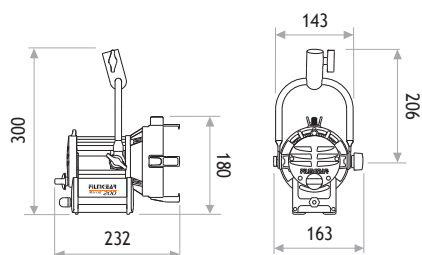

L00200DM

Daylight Par 200W Mini

SPECIFICATIONS

Identity No.	L00200DM
Capacity	200W
Lamp Bulb Voltage	70V
Protective Lens	Ø112mm (4-3/8 in.)
Par Lens	Ø112mm (4-3/8 in.)
Weight (without barndoor)	1.4 kg
Weight (with barndoor)	1.7 kg
Lamp Type	HMI 200W SE 5600K
Lamp Holder	GZY9.5
Stirrup	Ø16mm (5/8 in.) Socket
Class / IP Rating	1 / 23
Max. Surface Temp.	170 °C
Max. Ambient Temp.	45 °C
Min. Distance to Illuminated Object	1 m
Min. Distance to Flammable Object	0.5 m
Operating Range	45° - 0° - 45°

DIMENSIONS (mm)

PHOTOMETRIC DATA

		Distance	2m	4m	6m
200W					
Spot (9°)	Lux		41587	10397	4621
	Beam Ø		0.31 m	0.63 m	0.94 m
Medium Flood (10° x 19°)	Lux		17882	4471	1987
	Beam Ø		0.35 x 0.67 m	0.70 x 1.34 m	1.05 x 2.01 m
Wide Flood (20° x 38°)	Lux		7291	1823	810
	Beam Ø		0.71 x 1.38 m	1.41 x 2.75 m	2.12 x 4.13 m
Super Wide Flood (36°)	Lux		3881	970	431
	Beam Ø		1.30 m	2.60 m	3.90 m
Frosted Super Flood (30°)	Lux		3105	776	345
	Beam Ø		1.07 m	2.14 m	3.22 m

PACKAGE CONTENT

- Aluminium Lamp Housing with 4-leaf Rotatable Barndoor with Safety Wire
- Ø112mm (4-3/8 in.) Protective Lens
- Set of 5 Par Lenses Ø112mm (4-3/8 in.) with Frames
- Lens Case
- GZY9.5 Lampholder
- Igniter
- Cable with Multipin Connector
- Stirrup with Ø16mm (5/8 in.) Socket

ACCESSORIES

- 400W/200W Electronic Ballast with Multi-Voltage
- 400W/200W Electronic Ballast AC/DC with Multi-Voltage
- 200W Electronic Ballast with Multi-Voltage
- 200W Electronic Ballast AC/DC with Multi-Voltage
- Head to Ballast Cable 7m (23 ft.)
- Head to Ballast Cable 15m (49 ft.)
- DC Cable 1.5m (5 ft.)
- 4-leaf Rotatable Barndoor
- Set of 5 Par Lenses Ø112mm (4-3/8 in.) with Frames :
 - Spot, Medium Flood, Wide Flood, Super Wide Flood, Frosted Super Flood
- Lens Case
- Set of 4 Scrims Ø127mm (5 in.) :
 - Full Single Scrim, Full Double Scrim, Half Single Scrim, Half Double Scrim
- Carrying Bag for Scrim Set
- Safety Wire