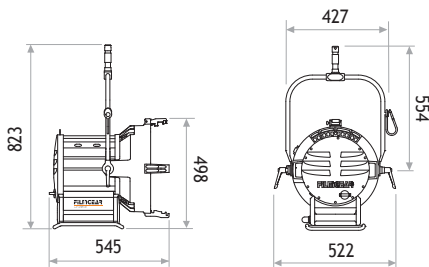

L04025DP

Daylight Par 4kW/2.5kW

■ SPECIFICATIONS

Identity No.	L04025DP
Capacity	4,000W / 2,500W
Lamp Bulb Voltage	200V / 115V
Protective Lens	Ø335mm (13-1/8 in.)
Par Lens	Ø300mm (11-3/4 in.)
Weight (without barndoor)	19.6 kg
Weight (with barndoor)	22.1 kg
Lamp Type	HMI 4kW/2.5kW SE 5600K
Lamp Holder	G38
Stirrup	Ø28mm (1-1/8 in.) Spigot
Class / IP Rating	1 / 23
Max. Surface Temp.	190 °C
Max. Ambient Temp.	45 °C
Min. Distance to Illuminated Object	10 m
Min. Distance to Flammable Object	1 m
Operating Range	45° - 0° - 45°

■ DIMENSIONS (mm)

■ PHOTOMETRIC DATA

4000W				2500W					
		Distance 10m	15m	20m		Distance 10m	15m	20m	
Spot (8°)	Lux	57318	25474	14329	Spot (8°)	Lux	54288	24128	13572
	Beam Ø	1.40 m	2.10 m	2.08 m		Beam Ø	1.40 m	2.10 m	2.80 m
Medium Flood (10° x 20°)	Lux	22574	10033	5643	Medium Flood (10° x 20°)	Lux	17827	7923	4457
	Beam Ø	1.75 x 3.53 m	2.62 x 5.29 m	3.50 x 7.05 m		Beam Ø	1.75 x 3.53 m	2.62 x 5.29 m	3.50 x 7.05 m
Wide Flood (20° x 45°)	Lux	7838	3479	1957	Wide Flood (20° x 40°)	Lux	3384	1504	846
	Beam Ø	3.53 x 8.28 m	5.29 x 12.43 m	7.05 x 16.56 m		Beam Ø	3.53 x 7.28m	5.29 x 10.92 m	7.05 x 14.46 m
Super Wide Flood (40°)	Lux	4040	1976	1010	Super Wide Flood (30°)	Lux	2677	1190	669
	Beam Ø	7.28 m	10.92 m	14.46 m		Beam Ø	5.36 m	8.04 m	10.72 m
Frosted Super Flood (36°)	Lux	2677	1190	669	Frosted Super Flood (35°)	Lux	1326	589	332
	Beam Ø	6.50 m	9.75 m	13.00 m		Beam Ø	6.31 m	9.46 m	12.61 m

■ PACKAGE CONTENT

- Aluminium Lamp Housing with 4-leaf Rotatable Barndoor with Safety Wire
- Ø335mm (13-1/8 in.) Protective Lens
- Set of 5 Par Lenses Ø300mm (11-3/4 in.) with Frames
- Lens Case
- GX38 Lampholder
- Igniter
- Cable with Multipin Connector
- Stirrup with Ø28mm (1-1/8 in.) Spigot