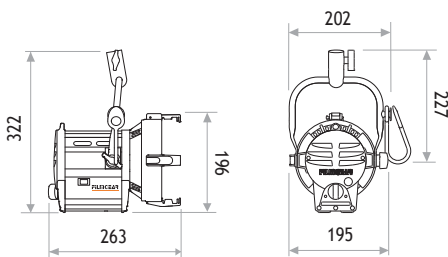

L00400DM

Daylight Par 400W Mini

■ SPECIFICATIONS

Identity No.	L00400DM
Capacity	400W
Lamp Bulb Voltage	70V
Protective Lens	Ø130mm (5-1/8 in.)
Par Lens	Ø130mm (5-1/8 in.)
Weight (without barndoor)	3.0 kg
Weight (with barndoor)	3.3 kg
Lamp Type	HMI 400W SE 5600K
Lamp Holder	GZZ9.5
Stirrup	Ø16mm (5/8 in.) Socket
Class / IP Rating	1 / 23
Max. Surface Temp.	170 °C
Max. Ambient Temp.	45 °C
Min. Distance to Illuminated Object	3 m
Min. Distance to Flammable Object	0.5 m
Operating Range	45° - 0° - 45°

■ DIMENSIONS (mm)

■ PHOTOMETRIC DATA

400W		Distance	3m	5m	7m
Spot (9°)	Lux		50182	18059	9214
	Beam Ø		0.47 m	0.79 m	1.10 m
Medium Flood (10° x 20°)	Lux		20368	7333	3741
	Beam Ø		0.52 x 1.06 m	0.87 x 1.76 m	1.22 x 2.47 m
Wide Flood (20° x 42°)	Lux		5710	2056	1049
	Beam Ø		1.06 x 2.30 m	1.76 x 3.84 m	2.47 x 5.37 m
Super Wide Flood (40°)	Lux		4363	1571	802
	Beam Ø		2.18 m	3.64 m	5.10 m
rosted Super Flood (34°)	Lux		3199	1151	587
	Beam Ø		1.83 m	3.06 m	4.28 m

■ PACKAGE CONTENT

- Aluminium Lamp Housing with 4-leaf Rotatable Barndoor with Safety Wire
- Ø130mm (5-1/8 in.) Protective Lens
- Set of 5 Par Lenses Ø130mm (5-1/8 in.) with Frames
- Lens Case
- GZZ9.5 Lampholder
- Igniter
- Cable with Multipin Connector
- Stirrup with Ø16mm (5/8 in.) Socket

■ ACCESSORIES

- 400W/200W Electronic Ballast with Multi-Voltage
- 400W/200W Electronic Ballast AC/DC with Multi-Voltage
- Head to Ballast Cable 7m (23 ft.)
- Head to Ballast Cable 15m (49 ft.)
- DC Cable 1.5m (5 ft.)
- 4-leaf Rotatable Barndoor
- Set of 5 Par Lenses Ø130mm (5-1/8 in.) with Frames :
 - Spot, Medium Flood, Wide Flood, Super Wide Flood, Frosted Super Flood
- Lens Case
- Set of 4 Scrims Ø168mm (6-5/8 in.) :
 - Full Single Scrim, Full Double Scrim, Half Single Scrim, Half Double Scrim
- Carrying Bag for Scrim Set
- Safety Wire