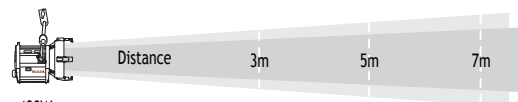

L00400DM

Daylight Par 400W Mini

■ SPECIFICATIONS

Identity No.	L00400DM
Capacity	400W
Lamp Bulb Voltage	70V
Protective Lens	Ø130mm (5-1/8 in.)
Par Lens	Ø130mm (5-1/8 in.)
Weight (without barndoor)	3.0 kg
Weight (with barndoor)	3.3 kg
Lamp Type	HMI 400W SE 5600K
Lamp Holder	GZZ9.5
Stirrup	Ø16mm (5/8 in.) Socket
Class / IP Rating	1 / 23
Max. Surface Temp.	170 °C
Max. Ambient Temp.	45 °C
Min. Distance to Illuminated Object	3 m
Min. Distance to Flammable Object	0.5 m
Operating Range	45° - 0° - 45°

■ DIMENSIONS (mm)

■ PHOTOMETRIC DATA

400W		Distance	3m	5m	7m
Spot (9°)	Lux		50182	18059	9214
	Beam Ø		0.47 m	0.79 m	1.10 m
Medium Flood (10° x 20°)	Lux		20368	7333	3741
	Beam Ø		0.52 x 1.06 m	0.87 x 1.76 m	1.22 x 2.47 m
Wide Flood (20° x 42°)	Lux		5710	2056	1049
	Beam Ø		1.06 x 2.30 m	1.76 x 3.84 m	2.47 x 5.37 m
Super Wide Flood (40°)	Lux		4363	1571	802
	Beam Ø		2.18 m	3.64 m	5.10 m
rosted Super Flood (34°)	Lux		3199	1151	587
	Beam Ø		1.83 m	3.06 m	4.28 m

■ PACKAGE CONTENT

- Aluminium Lamp Housing with 4-leaf Rotatable Barndoor with Safety Wire
- Ø130mm (5-1/8 in.) Protective Lens
- Set of 5 Par Lenses Ø130mm (5-1/8 in.) with Frames
- Lens Case
- GZZ9.5 Lampholder
- Igniter
- Cable with Multipin Connector
- Stirrup with Ø16mm (5/8 in.) Socket