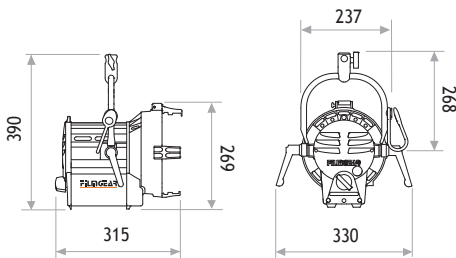

L00575DP

Daylight Par 575W

■ SPECIFICATIONS

Identity No.	L00575DP
Capacity	575W
Lamp Bulb Voltage	95V
Protective Lens	Ø175mm (6-7/8 in.)
Par Lens	Ø175mm (6-7/8 in.)
Weight (without barndoor)	5.2 kg
Weight (with barndoor)	5.8 kg
Lamp Type	HMI 575W SE 5600K
Lamp Holder	G22
Stirrup	Ø16mm (5/8 in.) Socket
Class / IP Rating	1 / 23
Max. Surface Temp.	160 °C
Max. Ambient Temp.	45 °C
Min. Distance to Illuminated Object	3 m
Min. Distance to Flammable Object	0.5 m
Operating Range	45° - 0° - 45°

■ DIMENSIONS (mm)

■ PHOTOMETRIC DATA

		Distance	3m	5m	7m
575W					
Spot (9°)	Lux		83636	30098	15356
	Beam Ø		0.47 m	0.79 m	1.10 m
Medium Flood (10° x 20°)	Lux		33947	12221	6235
	Beam Ø		0.52 x 1.06 m	0.87 x 1.76 m	1.22 x 2.47 m
Wide Flood (20° x 45°)	Lux		9516	3426	1748
	Beam Ø		1.06 x 2.49 m	1.76 x 4.14 m	2.47 x 5.80 m
Super Wide Flood (40°)	Lux		7272	2618	1336
	Beam Ø		2.18 m	3.64 m	5.10 m
Frosted Super Flood (35°)	Lux		5331	1919	979
	Beam Ø		1.89 m	3.15 m	4.41 m

■ PACKAGE CONTENT

- Aluminium Lamp Housing with 4-leaf Rotatable Barndoor with Safety Wire
- Ø175 mm (6-7/8 in.) Protective Lens
- Set of 5 Par Lenses Ø175mm (6-7/8 in.) with Frames
- Lens Case
- G22 Lampholder
- Igniter
- Cable with Multipin Connector
- Stirrup with Ø16mm (5/8 in.) Socket

■ ACCESSORIES

- 1.2kW/575W Electronic Ballast with Multi-Voltage
- 800W/575W Electronic Ballast with Multi-Voltage
- 800W/575W Electronic Ballast AC/DC with Multi-Voltage
- Head to Ballast Cable 7m (23 ft.)
- Head to Ballast Cable 15m (49 ft.)
- 4-leaf Rotatable Barndoor
- Set of 5 Par Lenses Ø175mm (6-7/8 in.) with Frames :
 - Spot, Medium Flood, Wide Flood, Super Wide Flood, Frosted Super Flood
- Lens Case
- Set of 4 Scrims Ø197mm (7-3/4 in.) :
 - Full Single Scrim, Full Double Scrim, Half Single Scrim, Half Double Scrim
- Carrying Bag for Scrim Set
- Safety Wire