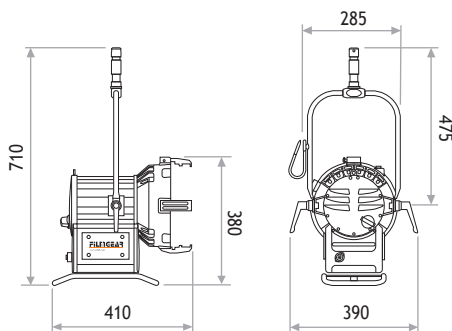

### ■ SPECIFICATIONS

Identity No.	L00575BP
Capacity	575W
Lamp Bulb Voltage	95V
Protective Lens	Ø208mm (8-1/8 in.)
Par Lens	Ø250mm (9-7/8 in.)
Weight (without barndoor)	9.1 kg
Weight (with barndoor)	10.0 kg
Lamp Type	HMI 575W SE 5600K
Lamp Holder	G22
Stirrup	Ø28mm (1-1/8 in.) Spigot
Class / IP Rating	1 / 20
Max. Surface Temp.	180 °C
Max. Ambient Temp.	45 °C
Min. Distance to Illuminated Object	3 m
Min. Distance to Flammable Object	0.5 m
Operating Range	45° - 0° - 45°

### ■ DIMENSIONS (mm)

### ■ PHOTOMETRIC DATA

	Distance	3m	5m	7m
575W BIB				
Spot (9°)	Lux	83636	30098	15356
	Beam Ø	0.47 m	0.79 m	1.10 m
Medium Flood (10° x 20°)	Lux	33947	12221	6235
	Beam Ø	0.52 x 1.06 m	0.87 x 1.76 m	1.22 x 2.47 m
Wide Flood (20° x 45°)	Lux	9516	3426	1748
	Beam Ø	1.06 x 2.49 m	1.76 x 4.14 m	2.47 x 5.80 m
Super Wide Flood (40°)	Lux	7272	2618	1336
	Beam Ø	2.18 m	3.64 m	5.10 m
Frosted Super Flood (35°)	Lux	5331	1919	979
	Beam Ø	1.89 m	3.15 m	4.41 m

### ■ PACKAGE CONTENT

- Aluminium Lamp Housing with 4-leaf Rotatable Barndoor with Safety Wire
- Ø208mm (8-1/8 in.) Protective Lens
- Set of 5 Par Lenses Ø250mm (9-7/8 in.) with Frames
- Lens Case
- G22 Lampholder
- Igniter
- Built-in 575W Electronic Ballast 220V
- Power Cable with In-line Switch
- Stirrup with Ø28mm (1-1/8 in.) Spigot