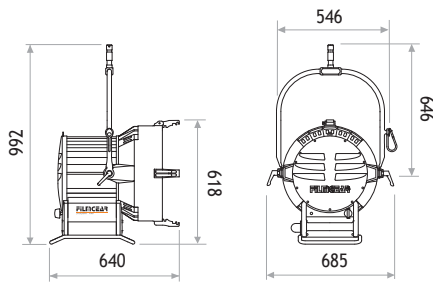

L06000DP

Daylight Par 6000W

■ SPECIFICATIONS

Identity No.	L06000DP
Capacity	6,000W
Lamp Bulb Voltage	125V
Protective Lens	Ø420mm (16-1/2 in.)
Par Lens	Ø420mm (16-1/2 in.)
Weight (without barndoor)	30.3 kg
Weight (with barndoor)	35.3 kg
Lamp Type	HMI 6000W SE 5600K
Lamp Holder	GX38
Stirrup	Ø28mm (1-1/8 in.) Spigot
Class / IP Rating	1 / 23
Max. Surface Temp.	190 °C
Max. Ambient Temp.	45 °C
Min. Distance to Illuminated Object	12 m
Min. Distance to Flammable Object	1.5 m
Operating Range	38° - 0° - 38°

■ DIMENSIONS (mm)

■ PHOTOMETRIC DATA

		Distance		
		15m	20m	25m
6000W				
Spot (8°)	Lux Beam Ø	49491 2.10 m	27839 2.80 m	17817 3.50 m
Medium Flood (10° x 20°)	Lux Beam Ø	18966 2.62 x 5.29 m	10669 3.50 x 7.05 m	6828 4.37 x 8.82 m
Wide Flood (20° x 40°)	Lux Beam Ø	7238 5.29 x 10.92 m	4071 7.05 x 14.46 m	2606 8.82 x 18.20 m
Super Wide Flood (42°)	Lux Beam Ø	3860 11.52 m	2172 15.35 m	1390 19.19 m
Frosted Super Flood (36°)	Lux Beam Ø	2313 9.75 m	1301 13.00 m	833 16.25 m

■ PACKAGE CONTENT

- Aluminium Lamp Housing with 4-leaf Rotatable Barndoor with Safety Wire
- Ø420mm (16-1/2 in.) Protective Lens
- Set of 5 Par Lenses Ø420mm (16-1/2 in.) with Frames
- Lens Case
- GX38 Lampholder
- Igniter
- Cable with Multipin Connector
- Stirrup with Ø28mm (1-1/8 in.) Spigot

■ ACCESSORIES

- 18kW/12kW/6kW Electronic Ballast
- 12kW/6kW Electronic Ballast
- 6000W Electronic Ballast
- Head to Ballast Cable 7m (23 ft.)
- Head to Ballast Cable 15m (49 ft.)
- 4-leaf Rotatable Barndoor
- Set of 5 Par Lenses Ø420mm (16-1/2 in.) with Frames :
 - Spot, Medium Flood, Wide Flood, Super Wide Flood, Frosted Super Flood
- Lens Case
- Set of 4 Scrims Ø495mm (19-1/2 in.) :
 - Full Single Scrim, Full Double Scrim, Half Single Scrim, Half Double Scrim
- Carrying Bag for Scrim Set
- Safety Wire