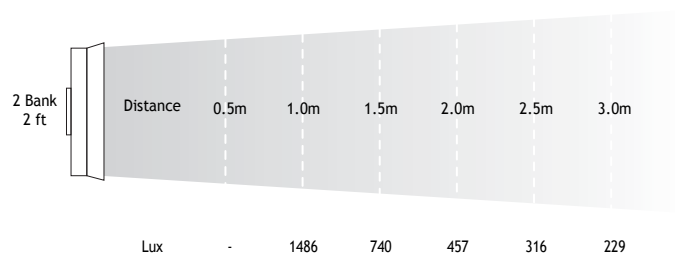

■ PHOTOMETRIC DATA

■ DIMENSIONS (mm)

■ PACKAGE CONTENT

- Lamp Housing with Reflector
- Mounting Bracket
- Eggcrate
- Lamp Connectors Cable
- Lamp to Ballast Extension Cable
- Flo-Box Electronic Ballast 2 Bank AC
- Flo-Box Electronic Ballast 2 Bank AC/DC

■ ACCESSORIES

- Flo-Box Electronic Ballast 2 Bank AC
- Flo-Box Electronic Ballast 2 Bank AC/DC
- Li-Polymer Battery 30V 14Ah
- Li-Polymer Battery 30V 28Ah
- Li-Polymer Battery 30V Double Charger
- DC Cable
- ABS Case for 2 sets 2 Bank 2 ft Flo-Box