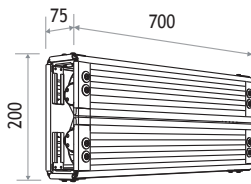

L02024FB

Flo-Box 2 Bank 2 ft

■ SPECIFICATIONS

Identity No.	L02024FB
Capacity	40W x 2
Voltage	190V - 250V
Weight (lamphead)	2.5 kg
Tube Type	T12 - 24 in. (590mm)
Color Temp.	5600K / 3200K
Lamp Holder	G13
Stirrup	Mounting with Gobohead

■ PHOTOMETRIC DATA

■ DIMENSIONS (mm)

■ PACKAGE CONTENT

- Lamp Housing with Reflector
- Mounting Bracket
- Eggcrate
- Lamp Connectors Cable
- Lamp to Ballast Extension Cable
- Flo-Box Electronic Ballast 2 Bank AC
- Flo-Box Electronic Ballast 2 Bank AC/DC