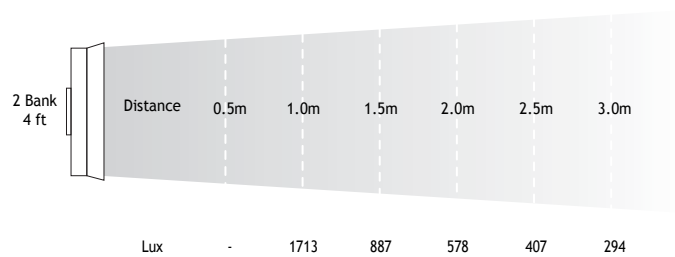

■ PHOTOMETRIC DATA