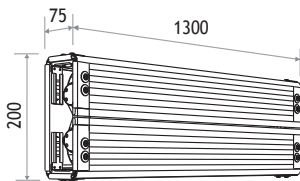

L02048FB

Flo-Box 2 Bank 4 ft

■ SPECIFICATIONS

| | |
|-------------------|------------------------|
| Identity No. | L02048FB |
| Capacity | 75W x 2 |
| Voltage | 190V - 250V |
| Weight (lamphead) | 3.4 kg |
| Tube Type | T12 - 48 in. (1200mm) |
| Color Temp. | 5600K / 3200K |
| Lamp Holder | G13 |
| Stirrup | Mounting with Gobohead |

■ PHOTOMETRIC DATA

■ DIMENSIONS (mm)

■ PACKAGE CONTENT

- Lamp Housing with Reflector
- Mounting Bracket
- Eggcrate
- Lamp Connectors Cable
- Lamp to Ballast Extension Cable
- Flo-Box Electronic Ballast 2 Bank AC
- Flo-Box Electronic Ballast 2 Bank AC/DC