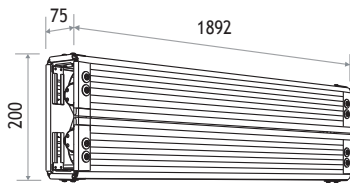

■ DIMENSIONS (mm)

■ ACCESSORIES

Flo-Box Electronic Ballast 2 Bank AC
Flo-Box Electronic Ballast 2 Bank AC/DC
Li-Polymer Battery 30V 14Ah
Li-Polymer Battery 30V 28Ah
Li-Polymer Battery 30V Double Charger
DC Cable
ABS Case for 2 sets 2 Bank 6 ft Flo-Box