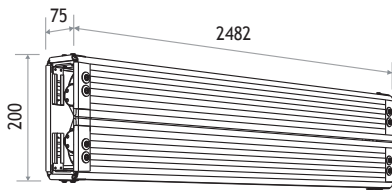

■ DIMENSIONS (mm)

■ ACCESSORIES

- Flo-Box Electronic Ballast 2 Bank AC
- Flo-Box Electronic Ballast 2 Bank AC/DC
- Li-Polymer Battery 30V 14Ah
- Li-Polymer Battery 30V 28Ah
- Li-Polymer Battery 30V Double Charger
- DC Cable
- ABS Case for 2 sets 2 Bank 8 ft Flo-Box