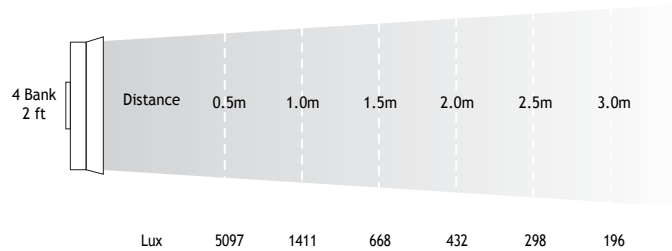

■ PHOTOMETRIC DATA