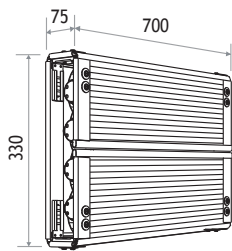

L04024FB

Flo-Box 4 Bank 2 ft

■ SPECIFICATIONS

Identity No.	L04024FB
Capacity	40W x 4
Voltage	190V - 250V
Weight (lamphead)	3.4 kg
Tube Type	T12 - 24 in. (590mm)
Color Temp.	5600K / 3200K
Lamp Holder	G13
Stirrup	Mounting with Gobohead

■ PHOTOMETRIC DATA

■ DIMENSIONS (mm)

■ PACKAGE CONTENT

- Lamp Housing with Reflector
- Mounting Bracket
- Eggcrate
- Lamp Connectors Cable
- Lamp to Ballast Extension Cable
- Flo-Box Electronic Ballast 4 Bank AC
- Flo-Box Electronic Ballast 4 Bank AC/DC

Flo-Ballast 4 Bank AC/DC

F044PNW1

■ SPECIFICATIONS

Capacity	75W / 45W x 4
Voltage	95V - 250V AC 22V - 36V DC
Frequency	50Hz or 60Hz
Weight	3.6 kg
Class / IP Rating	1 / 21
Width	201 mm
Depth	306 mm
Height	70 mm