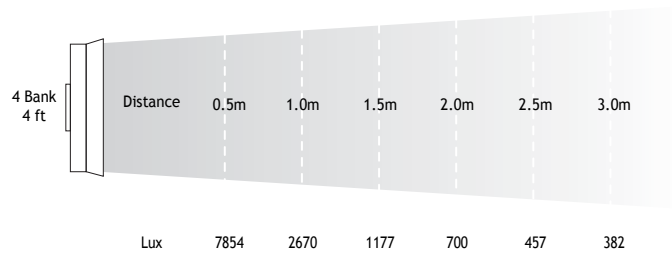

■ PHOTOMETRIC DATA