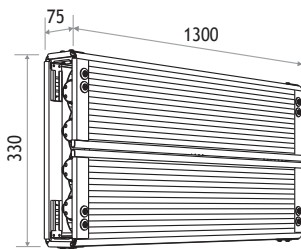

L04048FB

Flo-Box 4 Bank 4 ft

■ SPECIFICATIONS

Identity No.	L04048FB
Capacity	75W x 4
Voltage	190V - 250V
Weight (lamphead)	4.7 kg
Tube Type	T12 - 48 in. (1200mm)
Color Temp.	5600K / 3200K
Lamp Holder	G13
Stirrup	Mounting with Gobohead

■ PHOTOMETRIC DATA

■ DIMENSIONS (mm)

■ PACKAGE CONTENT

- Lamp Housing with Reflector
- Mounting Bracket
- Eggcrate
- Lamp Connectors Cable
- Lamp to Ballast Extension Cable
- Flo-Box Electronic Ballast 4 Bank AC
- Flo-Box Electronic Ballast 4 Bank AC/DC

Flo-Ballast 4 Bank AC/DC

F044PNW1

■ SPECIFICATIONS

Capacity	75W / 45W x 4
Voltage	95V - 250V AC 22V - 36V DC
Frequency	50Hz or 60Hz
Weight	3.6 kg
Class / IP Rating	1 / 21
Width	201 mm
Depth	306 mm
Height	70 mm