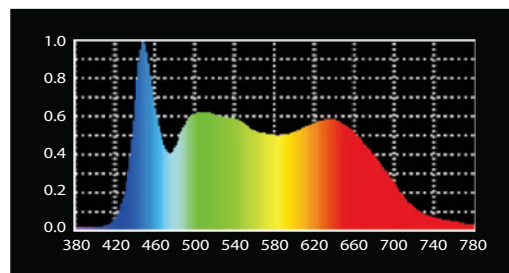

SPECTRUM

5600K