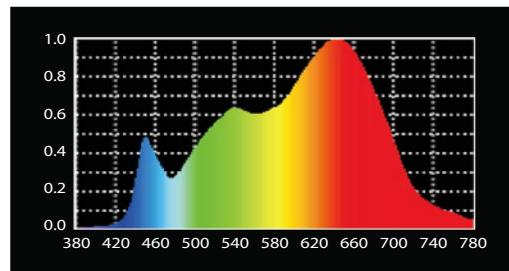

LTC 25

LED COLOR TUBE 25

SET CONTENTS

- Identity No. : X0124LTC
- (1) LED Color Tube
- (1) Mounting Bracket with Ø16mm (5/8 in.) Socket
- (1) Ø16mm to Ø12mm Adapter
- (1) Power Supply & AC Cable
- (1) Tube Holder

LED COLOR TUBE 25

TUBE SPECIFICATIONS

Max. Capacity	25W
Color Temp.	Adjustable 2700K - 10000K
Color	R/G/B/W/CW Color Mixing
CRI	>95
TLCI	>95
Dimming Range	0 - 100%
LED Life	Approx. 30,000 Hrs
Max. Surface Temp.	60 °C
Max. Ambient Temp.	45 °C
Weight	340 g

POWER SUPPLY

Input Voltage	95 - 260V AC
Input Current	0.1A @ 220V AC

INTERNAL BATTERY

Input	2 hours, DC 12V-2A
Capacity	3000mAH
Running Time	1.5 hours

DIMENSIONS (mm)

PHOTOMETRIC DATA

LTC 25		1 m	1.5 m	2 m
5600K	Lux	576	321	135
3200K	Lux	497	288	128

SPECTRUM

3200K

HISTOGRAM