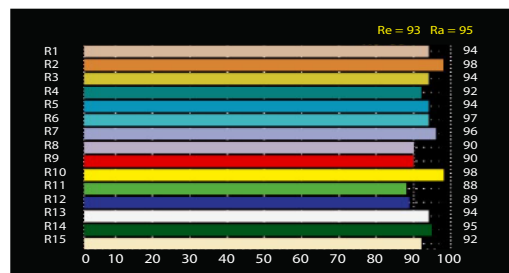

#### TUBE SPECIFICATIONS

Max. Capacity	25W
Color Temp.	Adjustable 2700K - 10000K
Color	R/G/B/W/CW Color Mixing
CRI	>95
TLCI	>95
Dimming Range	0 - 100%
LED Life	Approx. 30,000 Hrs
Max. Surface Temp.	60 °C
Max. Ambient Temp.	45 °C
Weight	340 g

#### PHOTOMETRIC DATA

LTC 25		1 m	1.5 m	2 m
5600K	Lux	576	321	135
3200K	Lux	497	288	128

#### SPECTRUM

5600K

3200K

#### HISTOGRAM

5600K

3200K