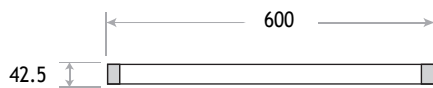

DIMENSIONS (mm)