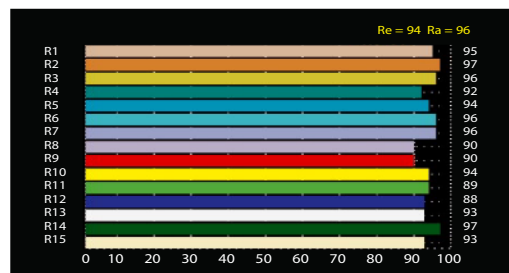

#### TUBE SPECIFICATIONS

Max. Capacity	25W
Color Temp.	Adjustable 2700K - 10000K
Color	R/G/B/W/CW Color Mixing
CRI	>95
TLCI	>95
Dimming Range	0 - 100%
LED Life	Approx. 30,000 Hrs
Max. Surface Temp.	60 °C
Max. Ambient Temp.	45 °C
Weight	340 g

#### PHOTOMETRIC DATA

LTC 25		1 m	1.5 m	2 m
5600K	Lux	576	321	135
3200K	Lux	497	288	128

#### SPECTRUM

5600K

3200K

#### HISTOGRAM

5600K

3200K