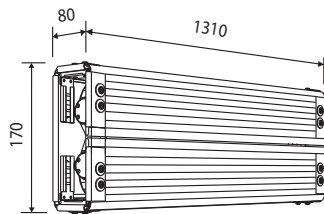

## LED Flo-Box 2 Bank 4 ft

### ■ SPECIFICATIONS

Identity No.	L02048LF
Capacity	80W (40W x 2)
Input Voltage	220V or 110V
Frequency	50Hz / 60Hz
Input Current	0.4 Amp @220V AC 0.8 Amp @110V AC
Color Temp.	5600K (Daylight) 3200K (Tungsten)
Dimming	0% - 100%
Weight (with tubes)	4.2 kg

### ■ DIMENSIONS (mm)