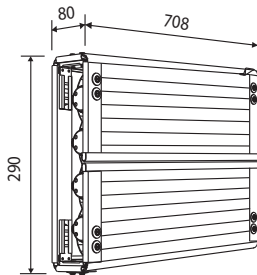

L04024LF

LED Flo-Box 4 Bank 2 ft

■ SPECIFICATIONS

Identity No.	L04024LF
Capacity	80W (20W x 4)
Input Voltage	220V or 110V
Frequency	50Hz / 60Hz
Input Current	0.4 Amp @220V AC 0.8 Amp @110V AC
Color Temp.	5600K (Daylight) 3200K (Tungsten)
Dimming	0% - 100%
Weight (with tubes)	4.4 kg

■ DIMENSIONS (mm)

■ PHOTOMETRIC DATA

■ PACKAGE CONTENT

- Lamp Housing
- LED Flo T12 Tubes 20W 220V or 110V x 4
- Lamp Connectors Cable
- Power Cable with On-Off / Dimming Switch
- Mounting Bracket with Adapter
- Eggcrate