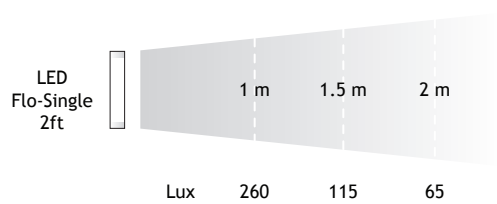

LED Flo-Single 2ft Set

■ SET CONTENTS

Identity No.	X01S24LF (Dual Color)
(1) LED Flo T12 AC Tube 2 ft (Dual Color)	
(1) Mounting Bracket with Ø16mm (5/8 in.) Socket	
(1) Ø16mm to Ø12mm Adapter	
(1) Lamp Connectors Cable	
(1) Power Cable with On-Off / Dimming Switch	

Total Weight : 1.6 kg

■ PHOTOMETRIC DATA

■ ACCESSORIES

LED Flo T12 AC Tube 2 ft (Dual Color)
Mounting Bracket with Ø16mm (5/8 in.) Socket
Ø16mm to Ø12mm Adapter
Lamp Connectors Cable
Power Cable with On-Off / Dimming Switch

■ TUBE SPECIFICATION

Capacity	20W
Voltage	95 - 265V AC
CRI	>90
Tube Type	T12
Color Temp.	5600K or 3200K
Dimming	0 - 100%
Base	G13