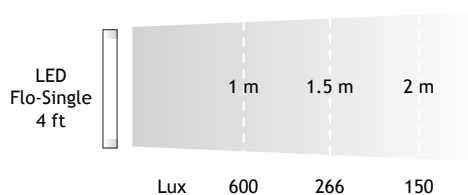

LED Flo-Single 4ft Set

■ SET CONTENTS

Identity No.	X01S48LF (Dual Color)
(1) LED Flo T12 AC Tube 4 ft (Dual Color)	
(1) Mounting Bracket with Ø16mm (5/8 in.) Socket	
(1) Ø16mm to Ø12mm Adapter	
(1) Lamp Connectors Cable	
(1) Power Cable with On-Off / Dimming Switch	

Total Weight : 2.0 kg

■ PHOTOMETRIC DATA

■ ACCESSORIES

LED Flo T12 AC Tube 4 ft (Dual Color)
Mounting Bracket with Ø16mm (5/8 in.) Socket
Ø16mm to Ø12mm Adapter
Lamp Connectors Cable
Power Cable with On-Off / Dimming Switch

■ TUBE SPECIFICATION

Capacity	40W
Voltage	95 - 265V AC
CRI	>90
Tube Type	T12
Color Temp.	5600K or 3200K
Dimming	0 - 100%
Base	G13