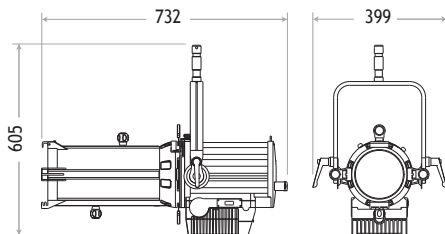

## LED Profile 250W 16°-28°

### SPECIFICATIONS

Identity No.	L2511628LP (Daylight) L2501628LP (Tungsten)
Capacity	250W
Voltage	100-250V AC
Frequency	50Hz / 60Hz
Current	1.1A@ 220V
Color Temp.	5600K / 3200K
CRI	>90
Beam Angle	16° -28°
Dimming	0-100%
DMX Channel	1
Control Signal	DMX 512
Working Noise	< 25dB
LED Life	Approx. 30,000 Hrs
Stirrup	Ø28mm (1-1/8 in.) Spigot
Class / IP Rating	1 / IP 20
Max. Surface Temp.	70°C
Max. Ambient Temp.	35°C
Operation Range	+90° - 0° - -90°
Weight (Lamphead)	16.0 kg

### DIMENSIONS (mm)

### PHOTOMETRIC DATA

	7m	9m	10m
15.4° Lux	1440	865	697
Beam Ø (m)	1.89	2.43	2.70
27.8° Lux	830	510	410
Beam Ø (m)	3.46	4.45	4.95