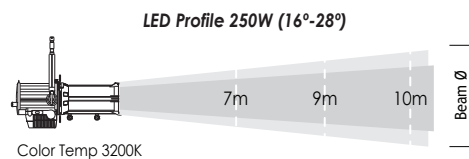

## LED Profile 250W 16°-28°

### SPECIFICATIONS

Identity No.	L2511628LP (Daylight) L2501628LP (Tungsten)
Capacity	250W
Voltage	100-250V AC
Frequency	50Hz / 60Hz
Current	1.1A@ 220V
Color Temp.	5600K / 3200K
CRI	>90
Beam Angle	16° -28°
Dimming	0-100%
DMX Channel	1
Control Signal	DMX 512
Working Noise	< 25dB
LED Life	Approx. 30,000 Hrs
Stirrup	Ø28mm (1-1/8 in.) Spigot
Class / IP Rating	1 / IP 20
Max. Surface Temp.	70°C
Max. Ambient Temp.	35°C
Operation Range	+90° - 0° - -90°
Weight (Lamphead)	16.0 kg

### DIMENSIONS (mm)

### PHOTOMETRIC DATA

	7m	9m	10m
15.4° Lux	1440	865	697
Beam Ø (m)	1.89	2.43	2.70
27.8° Lux	830	510	410
Beam Ø (m)	3.46	4.45	4.95