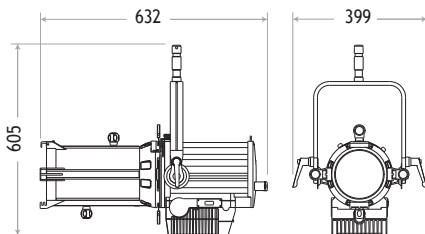

LED Profile 250W 25°-50°

SPECIFICATIONS

Identity No.	L2512550LP (Daylight) L2502550LP (Tungsten)
Capacity	250W
Voltage	100-250V AC
Frequency	50Hz / 60Hz
Current	1.1A@ 220V
Color Temp.	5600K / 3200K
CRI	>90
Beam Angle	25° -50°
Dimming	0-100%
DMX Channel	1
Control Signal	DMX 512
Working Noise	< 25dB
LED Life	Approx. 30,000 Hrs
Stirrup	Ø28mm (1-1/8 in.) Spigot
Class / IP Rating	1 / IP 20
Max. Surface Temp.	70°C
Max. Ambient Temp.	35°C
Operation Range	+90° - 0° - -90°
Weight (Lamphead)	15.0 kg

DIMENSIONS (mm)

PHOTOMETRIC DATA

	5m	6m	7m
25° Lux	2000	1400	970
25° Beam Ø (m)	2.22	2.66	3.10
50° Lux	600	420	300
50° Beam Ø (m)	4.66	5.60	6.53

LAMPHEAD CONTENTS

- Lamp Housing (black color)
- Barrel
- Stirrup with Ø28mm (1-1/8 in.) Spigot
- Filter Frame
- Set of 4 Cutters
- Power Cable
- DMX