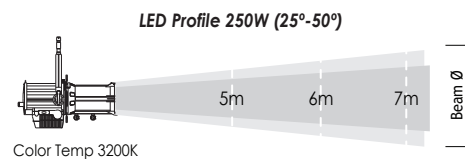

LED Profile 250W 25°-50°

SPECIFICATIONS

Identity No.	L2512550LP (Daylight) L2502550LP (Tungsten)
Capacity	250W
Voltage	100-250V AC
Frequency	50Hz / 60Hz
Current	1.1A@ 220V
Color Temp.	5600K / 3200K
CRI	>90
Beam Angle	25° -50°
Dimming	0-100%
DMX Channel	1
Control Signal	DMX 512
Working Noise	< 25dB
LED Life	Approx. 30,000 Hrs
Stirrup	Ø28mm (1-1/8 in.) Spigot
Class / IP Rating	1 / IP 20
Max. Surface Temp.	70°C
Max. Ambient Temp.	35°C
Operation Range	+90° - 0° - -90°
Weight (Lamphead)	15.0 kg

DIMENSIONS (mm)

PHOTOMETRIC DATA

	5m	6m	7m
25° Lux	2000	1400	970
25° Beam Ø (m)	2.22	2.66	3.10
50° Lux	600	420	300
50° Beam Ø (m)	4.66	5.60	6.53

LAMPHEAD CONTENTS

- Lamp Housing (black color)
- Barrel
- Stirrup with Ø28mm (1-1/8 in.) Spigot
- Filter Frame
- Set of 4 Cutters
- Power Cable
- DMX