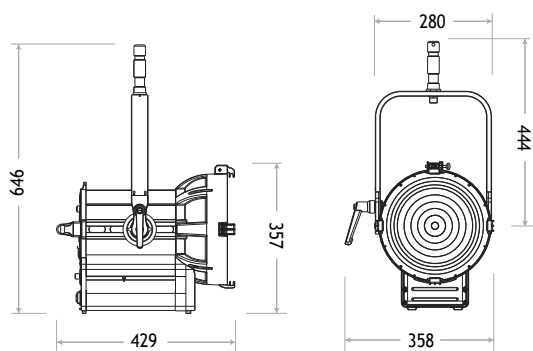

LFB 300

LED SPOT 300 (Bi-Color 2700K-6000K)

LAMPHEAD CONTENTS

- Lamp Housing (black color)
- 4-leaf Rotatable Barndoor with Safety Wire
- Stirrup with Ø28mm (1-1/8 in.) Spigot
- AC Cable

DIMENSIONS (mm)

SPECTRUM

LED Spot 300 (Bi-Color)

SPECIFICATIONS

Identity No.	L0030LFB
Max. Capacity	300W
Voltage	95 - 260V AC, 22-36V DC
Frequency	50Hz / 60Hz
Current	1.4A @220V AC 12.5A @24V DC
Fresnel Lens	Ø250mm
Color Temp.	Adjustable 2700K - 6000K
CRI	>95
TLCI	>95
Dimming Range	0-100%
Control Signal	DMX 512
DMX Channel	2
LED Life	Approx. 30,000 Hrs
Stirrup	Ø28mm (1-1/8 in.) Spigot
Class / IP Rating	1 / IP 23
Max. Surface Temp.	60 °C
Max. Ambient Temp.	35 °C
Operating Range	+45° - 0° - -45°
Weight (Lamphead)	12.0 kg

ACCESSORIES

- Filter Frame
- Safety Cable (for lamphead)

PHOTOMETRIC DATA

		LED Spot 300			
		3m	5m	7m	9m
5600K					
Spot	Lux	25319	9115	4651	2813
15°	Beam Ø	0.79m	1.32m	1.84m	2.37m
Flood	Lux	4864	1751	893	540
55°	Beam Ø	3.12m	5.21m	7.29m	9.37m
3200K					
Spot	Lux	19172	6902	3521	2130
15°	Beam Ø	0.79m	1.32m	1.84m	2.37m
Flood	Lux	3581	1289	658	398
55°	Beam Ø	3.12m	5.21m	7.29m	9.37m