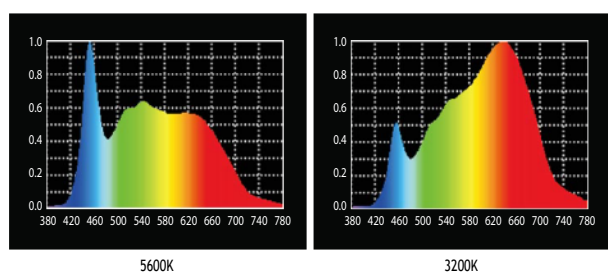

LFB 300

LED SPOT 300 (Bi-Color 2700K-6000K)

LAMPHEAD CONTENTS

- Lamp Housing (black color)
- 4-leaf Rotatable Barndoor with Safety Wire
- Stirrup with Ø28mm (1-1/8 in.) Spigot
- AC Cable

DIMENSIONS (mm)

SPECTRUM

LED Spot 300 (Bi-Color)

SPECIFICATIONS

Identity No.	L0030LFB
Max. Capacity	300W
Voltage	95 - 260V AC, 22-36V DC
Frequency	50Hz / 60Hz
Current	1.4A @220V AC 12.5A @24V DC
Fresnel Lens	Ø250mm
Color Temp.	Adjustable 2700K - 6000K
CRI	>95
TLCI	>95
Dimming Range	0-100%
Control Signal	DMX 512
DMX Channel	2
LED Life	Approx. 30,000 Hrs
Stirrup	Ø28mm (1-1/8 in.) Spigot
Class / IP Rating	1 / IP 23
Max. Surface Temp.	60 °C
Max. Ambient Temp.	35 °C
Operating Range	+45° - 0° - -45°
Weight (Lamphead)	12.0 kg

ACCESSORIES

- Filter Frame
- Safety Cable (for lamphead)

PHOTOMETRIC DATA

		LED Spot 300			
		3m	5m	7m	9m
5600K					
Spot	Lux	25319	9115	4651	2813
15°	Beam Ø	0.79m	1.32m	1.84m	2.37m
Flood	Lux	4864	1751	893	540
55°	Beam Ø	3.12m	5.21m	7.29m	9.37m
3200K					
Spot	Lux	19172	6902	3521	2130
15°	Beam Ø	0.79m	1.32m	1.84m	2.37m
Flood	Lux	3581	1289	658	398
55°	Beam Ø	3.12m	5.21m	7.29m	9.37m